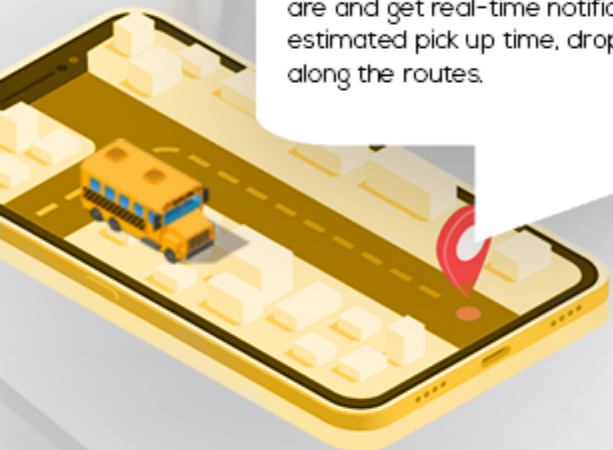

About the app...

With ReaXium School Bus know where the school buses are and get real-time notifications regarding the students' estimated pick up time, drop off time, and their status along the routes.

Stay connected with your child at all times with ReaXium School Bus

Visibility

Track the Bus Location

Track the location of your student's school bus in real-time so you always know when the bus is right around the corner!

Safety

Monitor Your Students

Every time your student boards or exits a bus, you can see the bus information, pickup/dropoff location, and time when the event occurred. Irregular student events will be flagged and the location where they occurred can be consulted.

Peace of mind

Get Notified of Unforeseen Changes

If for any reason, your student's school bus experiences an incident or delay, the application will notify you.

Ensure The Right Bus & Stop

Sometimes, your student may get on the wrong bus by mistake, the ReaXium School Bus system ensures that he or she will be helped by giving them the right bus and route information, as well as redirecting them to where they need to be.